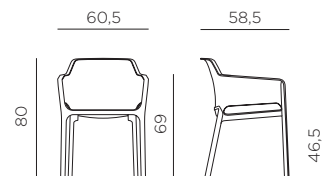

### Ref. 326

3,9

peso prodotto in kg  
weight of product in kg

22

1,455 m<sup>3</sup>

imballo con film - pz e volume in m<sup>3</sup>  
shrink-wrapped packing -  
pcs and volume in cbm

22 pz

pz su pallet  
pcs on pallet